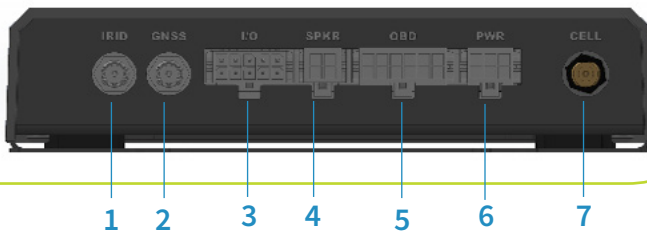

2. Signal Status LED

- a. Green = Cellular Mode
- b. Purple = Iridium Mode
- c. Red = Bad Signal

3. Message Waiting LED

- a. Green = Unread Message

4. Waypoint Button & LED

- a. Green = Sending Position

5. Emergency Button & LED

- a. Red Blink = Emergency Requested
- b. Red Solid = Emergency Active

REAR PANEL:

1. Iridium Antenna

2. GNSS Antenna (Active)

3. Emergency Switch & IO

4. Audio Out

5. OBD (Vehicle Interface)

6. Power & Ignition