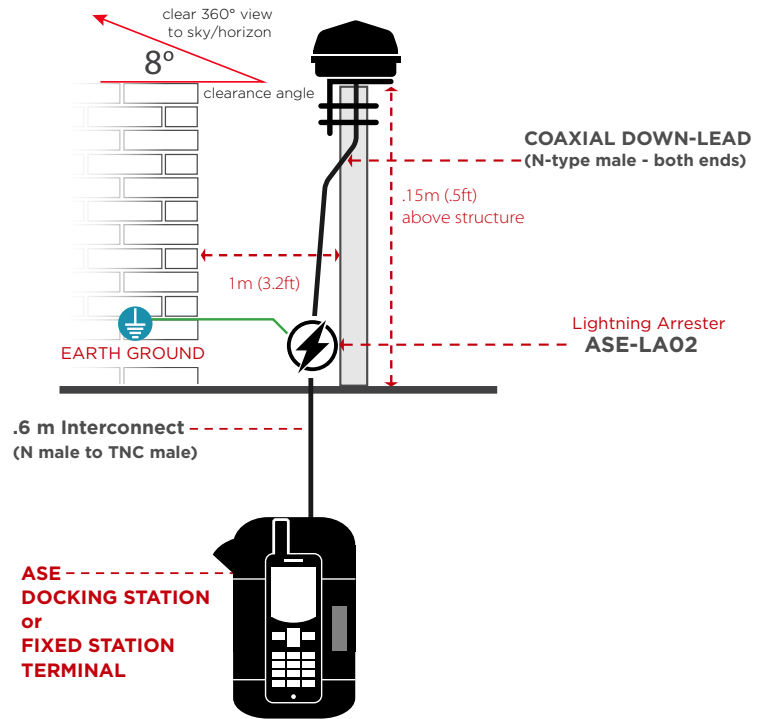

Use of the incorrect cable at the specified length or shortening the supplied cable can damage the antenna and invalidate the warranty.

AVAILABLE CONFIGURATIONS

PART #:	LENGTH:	TYPE:	DIA.:	BEND RADIUS:
ASE PFA-12	12 m (40 ft)	LMR 600	1.50 cm (0.60 in)	3.81 cm (1.50 in)
ASE PFA-20	20 m (66 ft)	LMR 600	1.50 cm (0.60 in)	3.81 cm (1.50 in)

SHIPPING DIMENSIONS

- **PFA-12 Shipping Dimensions:** 20 x 16 x 14, 20 LBS (51cm x 41cm x 36cm, 9 kg)
- **PFA-20 Shipping Dimensions:** 20 x 16 x 14, 32 LBS (51cm x 41cm x 36cm, 15 kg)

Harmonized Codes - HTS#: 8517.70.0000 **ECCN:** EAR99