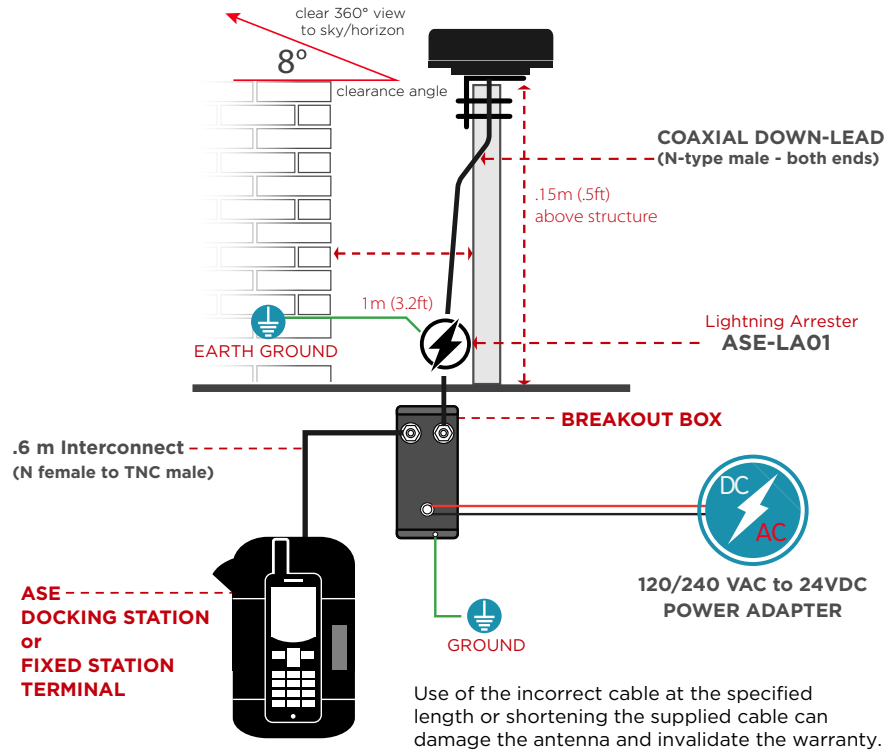

INTELLIGENT NOISE REDUCTION VIA:

- + RF NOTCH FILTER
- + LOW LINE LOSS CABLE

### SYSTEM INCLUDES:

- 1X Iridium Active Antenna
- 1X Antenna Mounting Bracket
- 1X Breakout Box
- 1X ASE-PS071 AC/DC Power Adapter
- 1X .6M LMR240 N(F) to TNC(M) Adpt. Cable
- 1X 27/40/70/88/105M LMR Cable
- 1X Lightning Arrestor