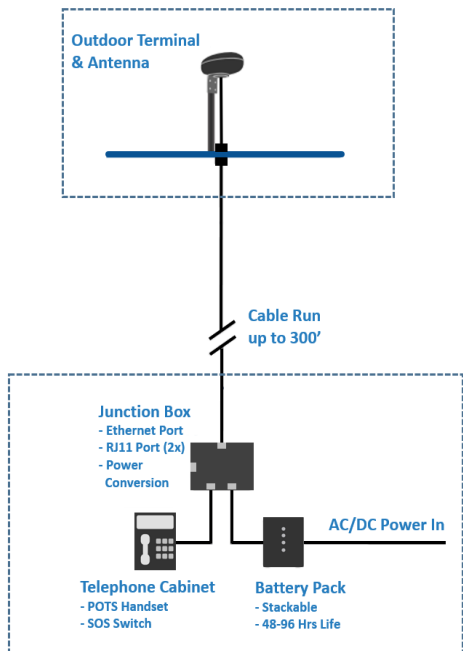

Experience a new standard in maritime safety communications with SkyLink Citadel.

FEATURES

- SOS switch quickly transmits messages off the ship
- 2x HD analog voice lines
- Messaging & email communication
- Simple installation & easy to use
- Iridium STL capable
- GNSS with configurable reporting
- Long-lasting battery backup
- Advanced local firewall
- Back-up communications for captain or crew
- Wi-Fi capable

SPECIFICATIONS

- Operating voltage: 10 - 34 VDC
- Power consumption: 7 watts nominal, 18 watts peak
- AC mains: 115/230VAC 50/60Hz to 24VDC; adapter provided
- Operating temp range: -40°C to +70°C
- Exposure: Outdoor (per IEC 60945)
- Size: 14.2 x 7.3 x 6.2 in. (36.1 x 18.5 x 15.7 cm)
- Weight: 3.8 lb. (1.7 kg)

SkyLink Citadel

Includes

BLOCK DIAGRAM

IRIDIUM CERTUS OUTDOOR TERMINAL & ANTENNA

- Maritime-certified IEC 60945; approved for concealed funnel installation
- Available in white or black outer shell
- Vibration mount, pole, & rail mount

POTS TELEPHONE WITH CABINET & JUNCTION BOX

- Corded phone in lockable cabinet
- Additional captain's phone can be added to bridge
- Dialing instructions located inside cover

300' CABLE

- Cable certified to IEC 60332-3
- Heavy duty industrial metal turret connectors
- Includes Ethernet, DC voltage, SOS line, & RJ11 phone cable